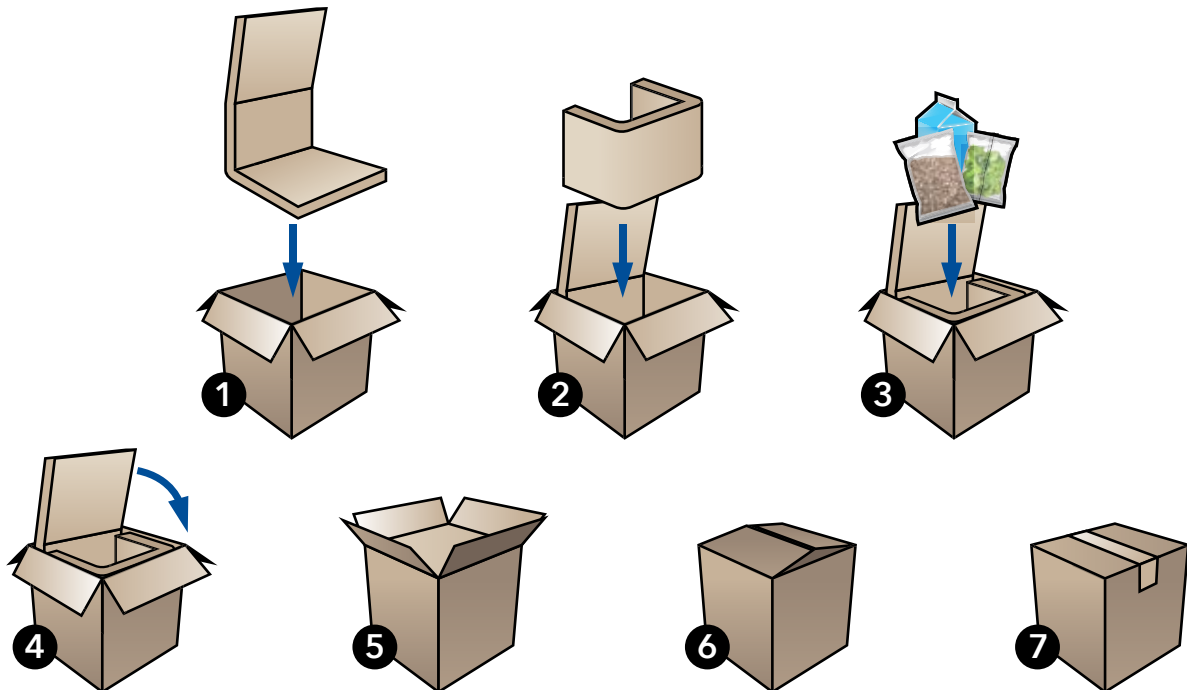

INSULATION - PRODUCT ATTRIBUTES

INSULATION MATERIAL	INSULATION THICKNESS	R-VALUE
Kraft paper	.5in	1.725
	1in	3.45
	1.5in	5.175
	2in	6.9

STOCK SIZES *(call your local IPG rep for custom size pricing and minimums)*

IPG PART #	SIZE	PAD	THICKNESS	PAD SIZE	UNITS/CASE	CASE/PALLET	MOQ	UNITS/TRUCK
C2PL150-08CA	8 x 8 x 8	A	1.5in	8x23	200	2	400	6,000
C2PL150-08CB		B		6x21	200	2	400	6,000
C2PL150-10CA	10 x 10 x 10	A	1.5in	10 x 29	175	2	350	5,250
C2PL150-10CB		B		8 x 27	175	2	350	5,250
C2PL150-12CA	12 x 12 x 12	A	1.5in	12 x 35	140	2	280	4,200
C2PL150-12CB		B		10 x 33	140	2	280	4,200
C2PL150-14CA	14 x 14 x 14	A	1.5in	12 x 41	100	2	200	3,000
C2PL150-14CB		B		12 x 39	100	2	200	3,000
C2PL150-16CA	16 x 16 x 16	A	1.5in	16 x 47	60	2	120	1,800
C2PL150-16CB		B		14 x 45	60	2	120	1,800

- Stock sizes are a 1 pallet minimum per pad size
- Outer carton/box is not included with insulation
- 60 gaylords/truck; 30 pallets of double stacked cases

ASSEMBLY INSTRUCTIONS

Scan for more info or visit itape.com/chill-r