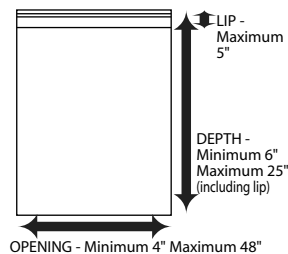

AVAILABLE SIZES

PRODUCT	USABLE SPACE	MAILERS PER CASE
MPH-CD-350	6" x 6.5"	350
MPH-DVD-200	6" x 10.5"	200
MPH-DOC-250	8" x 11"	250
MPH-OVS-150	12" x 17"	150
MPH-FLD-125	12.75" x 10.5"	125

Min. Order Qty: 10,000 Pouches / 2 Wk Lead Time